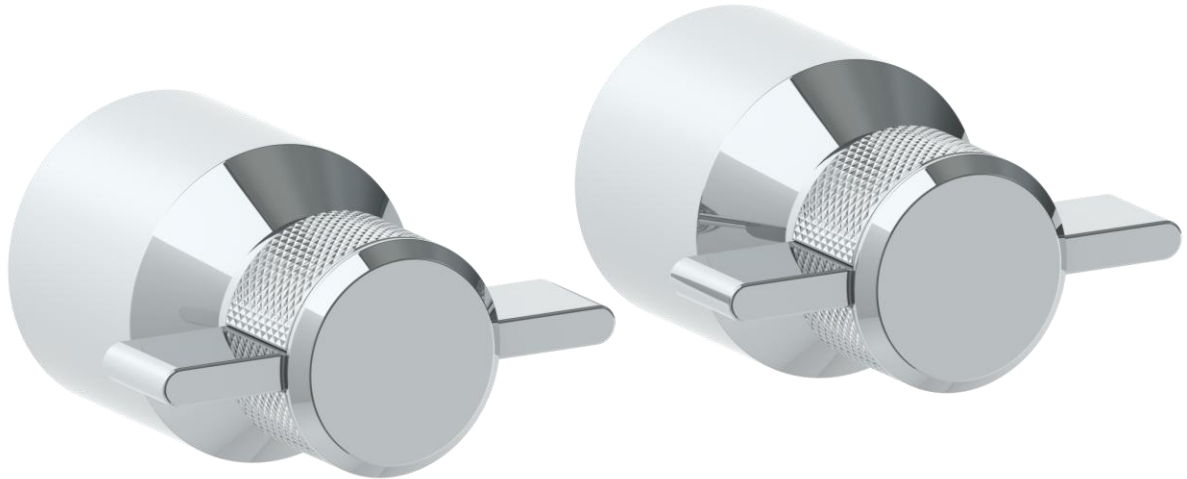

**25-WTR2-IN16**

Wall Mounted 2-Valve Shower Trim  
Includes Alignment Kit  
Requires SS-506 concealed rough

**WATERMARK** DESIGNS 12/13/2018

**25-WTR-IN14**

Wall Mounted Trim with Alignment Kit

For use with SS-TS200-H, SS-TS150-C, SS-TS150-H, SS-WD2, SS-WD3, SS-VCWD2, or SS-VCWD3 concealed rough