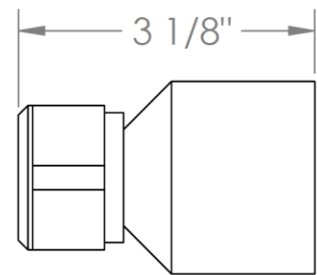

**25-WTR2-IN16**

Wall Mounted 2-Valve Shower Trim  
Includes Alignment Kit  
Requires SS-506 concealed rough

**WATERMARK** DESIGNS 12/13/2018

**25-WTR-IN14**

Wall Mounted Trim with Alignment Kit

For use with SS-TS200-H, SS-TS150-C, SS-TS150-H, SS-WD2, SS-WD3, SS-VCWD2, or SS-VCWD3 concealed rough