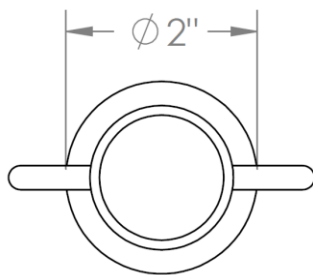

**25-WTR2-IN16**

Wall Mounted 2-Valve Shower Trim  
Includes Alignment Kit  
Requires SS-506 concealed rough

**WATERMARK** DESIGNS 12/13/2018

**25-WTR-IN14**

Wall Mounted Trim with Alignment Kit

For use with SS-TS200-H, SS-TS150-C, SS-TS150-H, SS-WD2, SS-WD3, SS-VCWD2, or SS-VCWD3 concealed rough