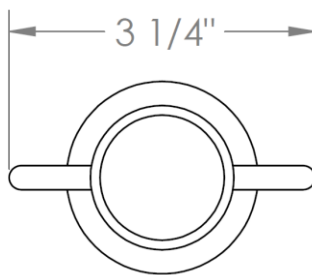

**25-WTR2-IN16**

Wall Mounted 2-Valve Shower Trim  
Includes Alignment Kit  
Requires SS-506 concealed rough

**WATERMARK** DESIGNS 12/13/2018

**25-WTR-IN14**

Wall Mounted Trim with Alignment Kit

For use with SS-TS200-H, SS-TS150-C, SS-TS150-H, SS-WD2, SS-WD3, SS-VCWD2, or SS-VCWD3 concealed rough